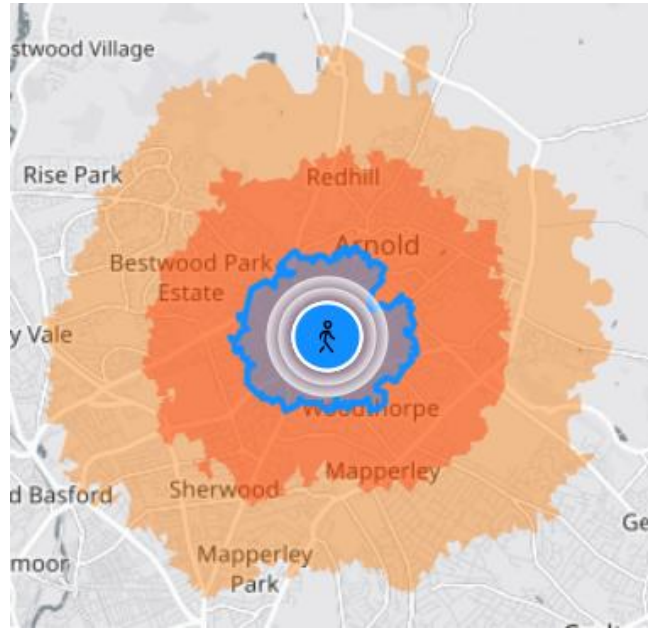

Postcode used = NG5 6LU

Blue - 15 mins
Red - 30 mins

Blue - 15 mins
Red - 30 mins
Orange - 45 mins