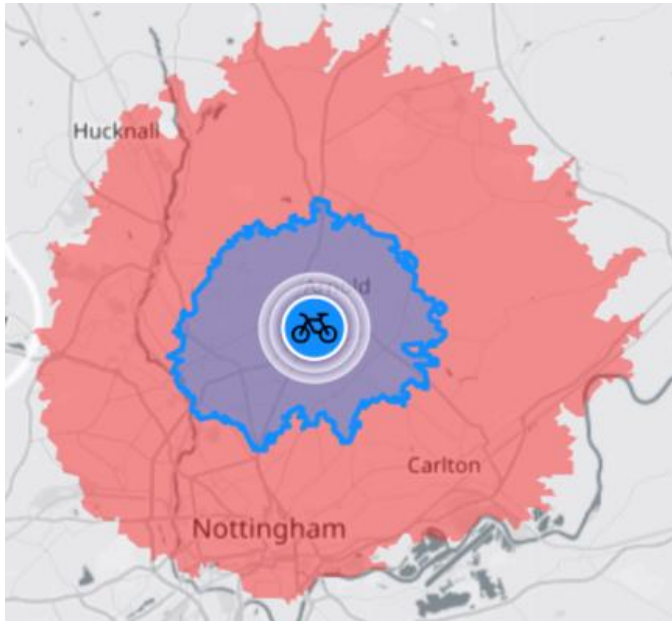

Postcode used = NG5 6LU

Blue - 15 mins
Red - 30 mins

Blue - 15 mins
Red - 30 mins
Orange - 45 mins